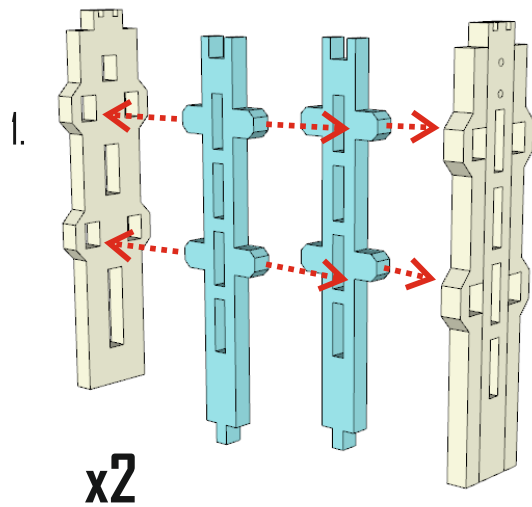

Steps 1-4 are the same for all platforms. Platform 60 will require assembly one support, for platform 120 - 2 supports, and for platform 240 - 3 supports.

Шаги 1-4 одинаковы для всех платформ. Для платформы 60 понадобится собрать одну опору, для платформы 120 - 2 опоры, а для платформы 240 - 3 опоры.