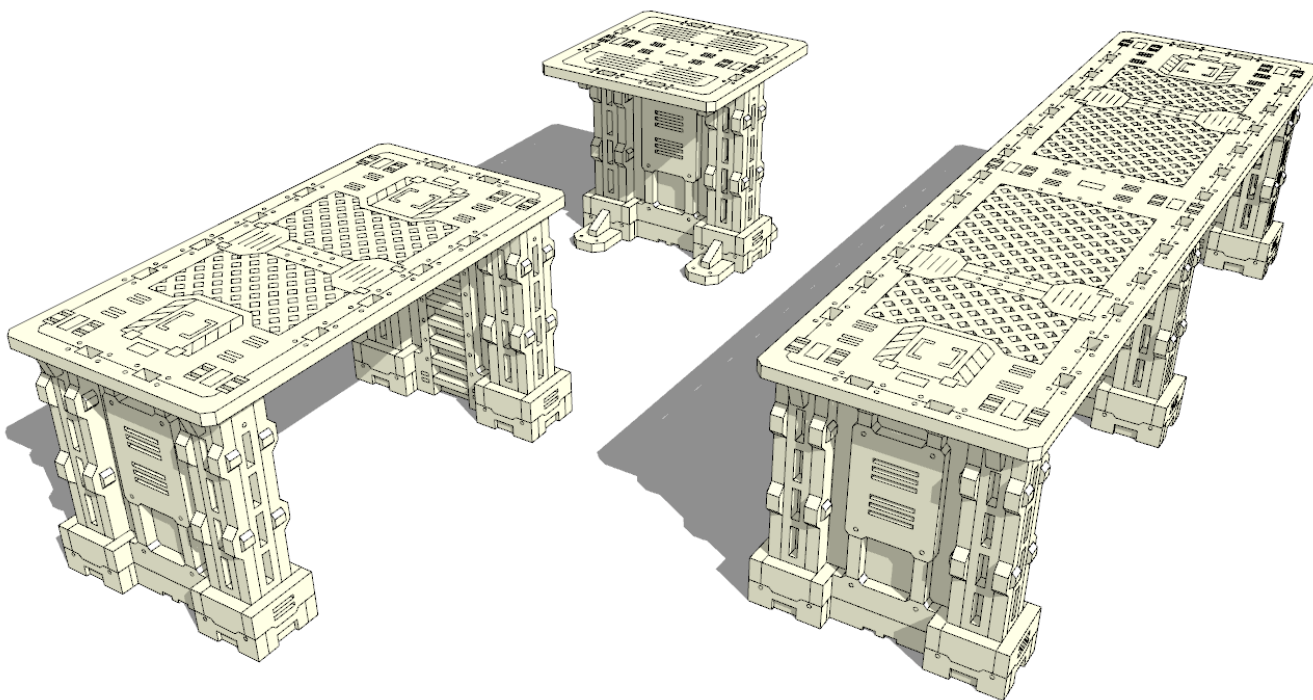

Decima platforms

wargame scenery
&
accessories

Платформы Децима

assemble manual | инструкция по сборке

Material: HDF, methacrylate

Push details from the form and clear the places where it were connected with model knife or flint-paper. Be sure that protection cover on the methacrylate parts (if they are included) is removed.

We are recommend to use PVA glue or any other glue for wood.
For methacrylate parts you can use super-glue or its equivalents.
If you have any questions write us - store@losblock.com

Small parts. Not recommended for children under 8 years.
Real object can slightly differ from presented in this manual.

© LOSBLOCK, 2024
www.losblock.com

Steps 1-4 are the same for all platforms. Platform 60 will require assembly one support, for platform 120 - 2 supports, and for platform 240 - 3 supports.

Шаги 1-4 одинаковы для всех платформ. Для платформы 60 понадобится собрать одну опору, для платформы 120 - 2 опоры, а для платформы 240 - 3 опоры.